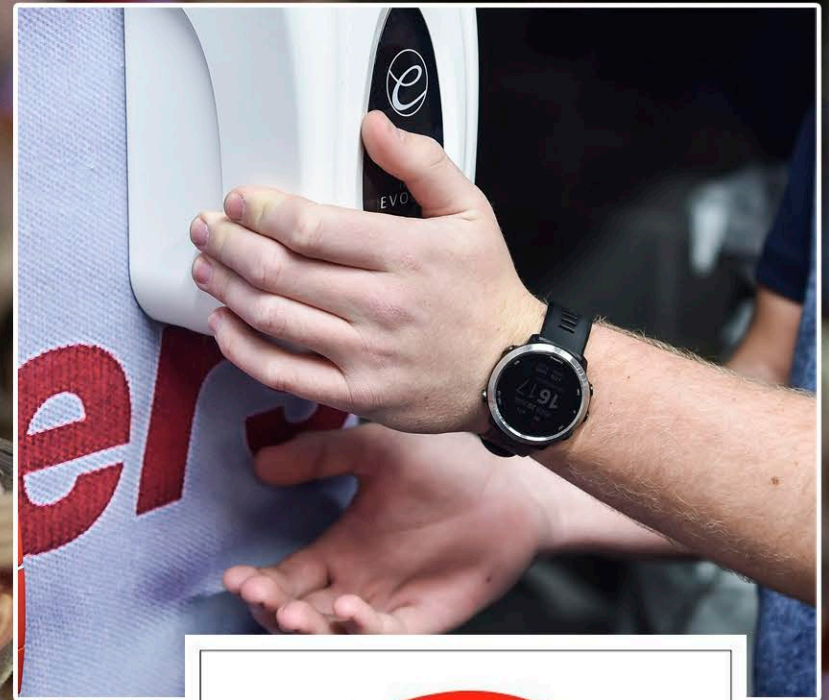

FAN CONDUCT

Please be aware that your attendance to the fixture constitutes acceptance of the Club's updated and expanded Ground Regulations visible online at: saintsrlfc.com/memberships and clicking the 'T&CS' link.

This includes fans complying with the below guidance:

- > Compliance with all social distancing regulations within the stadium. This includes but is not limited to – turnstile entry, the Club Superstore, walkways, concourses, seated/standing areas and toilet facilities.
- > You will be required to wear a face covering in designated areas within the stadium unless medically exempt – for which you must inform the Club in advance with proof of your exemption.
- > Observe all instructional signage, tannoy announcements and any guidance given by stewards.
- > Observe hygiene protocols including but not limited to hand sanitising at key points in the venue.
- > Please be considerate and patient with other fans and our staff at all times.

**FACE COVERINGS
MUST BE WORN AT
ALL TIMES**