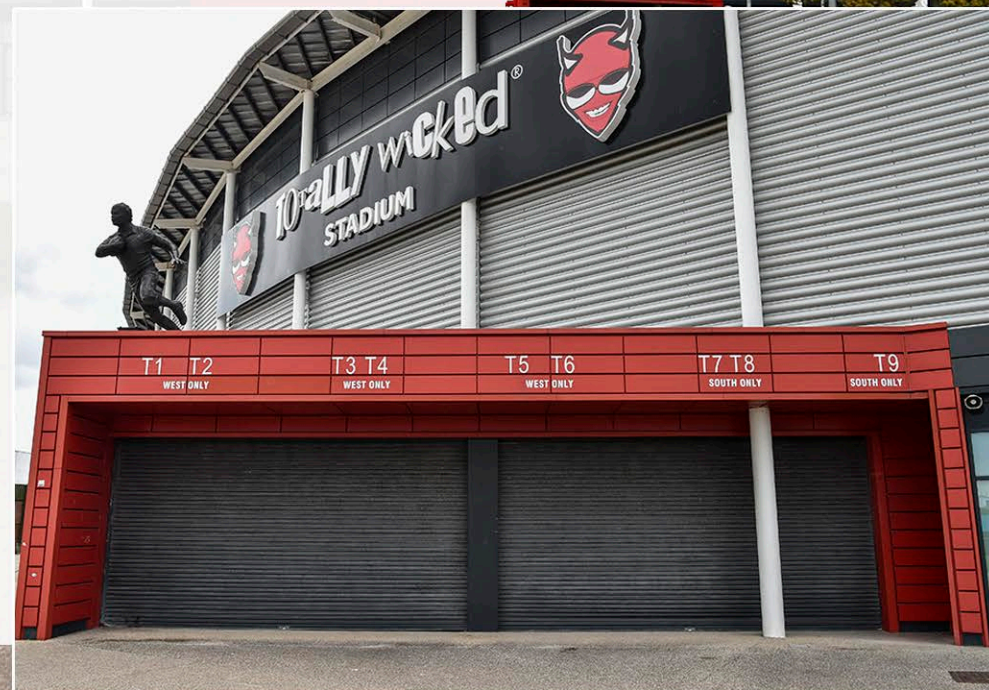

OUTSIDE THE STADIUM & TURNSTILE ENTRY

Fans should avoid gatherings in all areas en route to the Totally Wicked Stadium, including in the area immediately outside the venue both pre and post-match, as well as at any other venue or establishment entered in advance of attending the venue.

You should maintain social distancing at all times and not exceed the Government legal limits on gathering outdoors when making your way to the venue.

You must enter the stadium within the time window and via the turnstile numbers indicated on your match allocation ticket.

These times and guidance are designed to avoid congestion with fans entering and exiting the venue.

Fans accompanied by children are responsible for supervising them at all times.

Turnstile numbers are marked above each entrance >