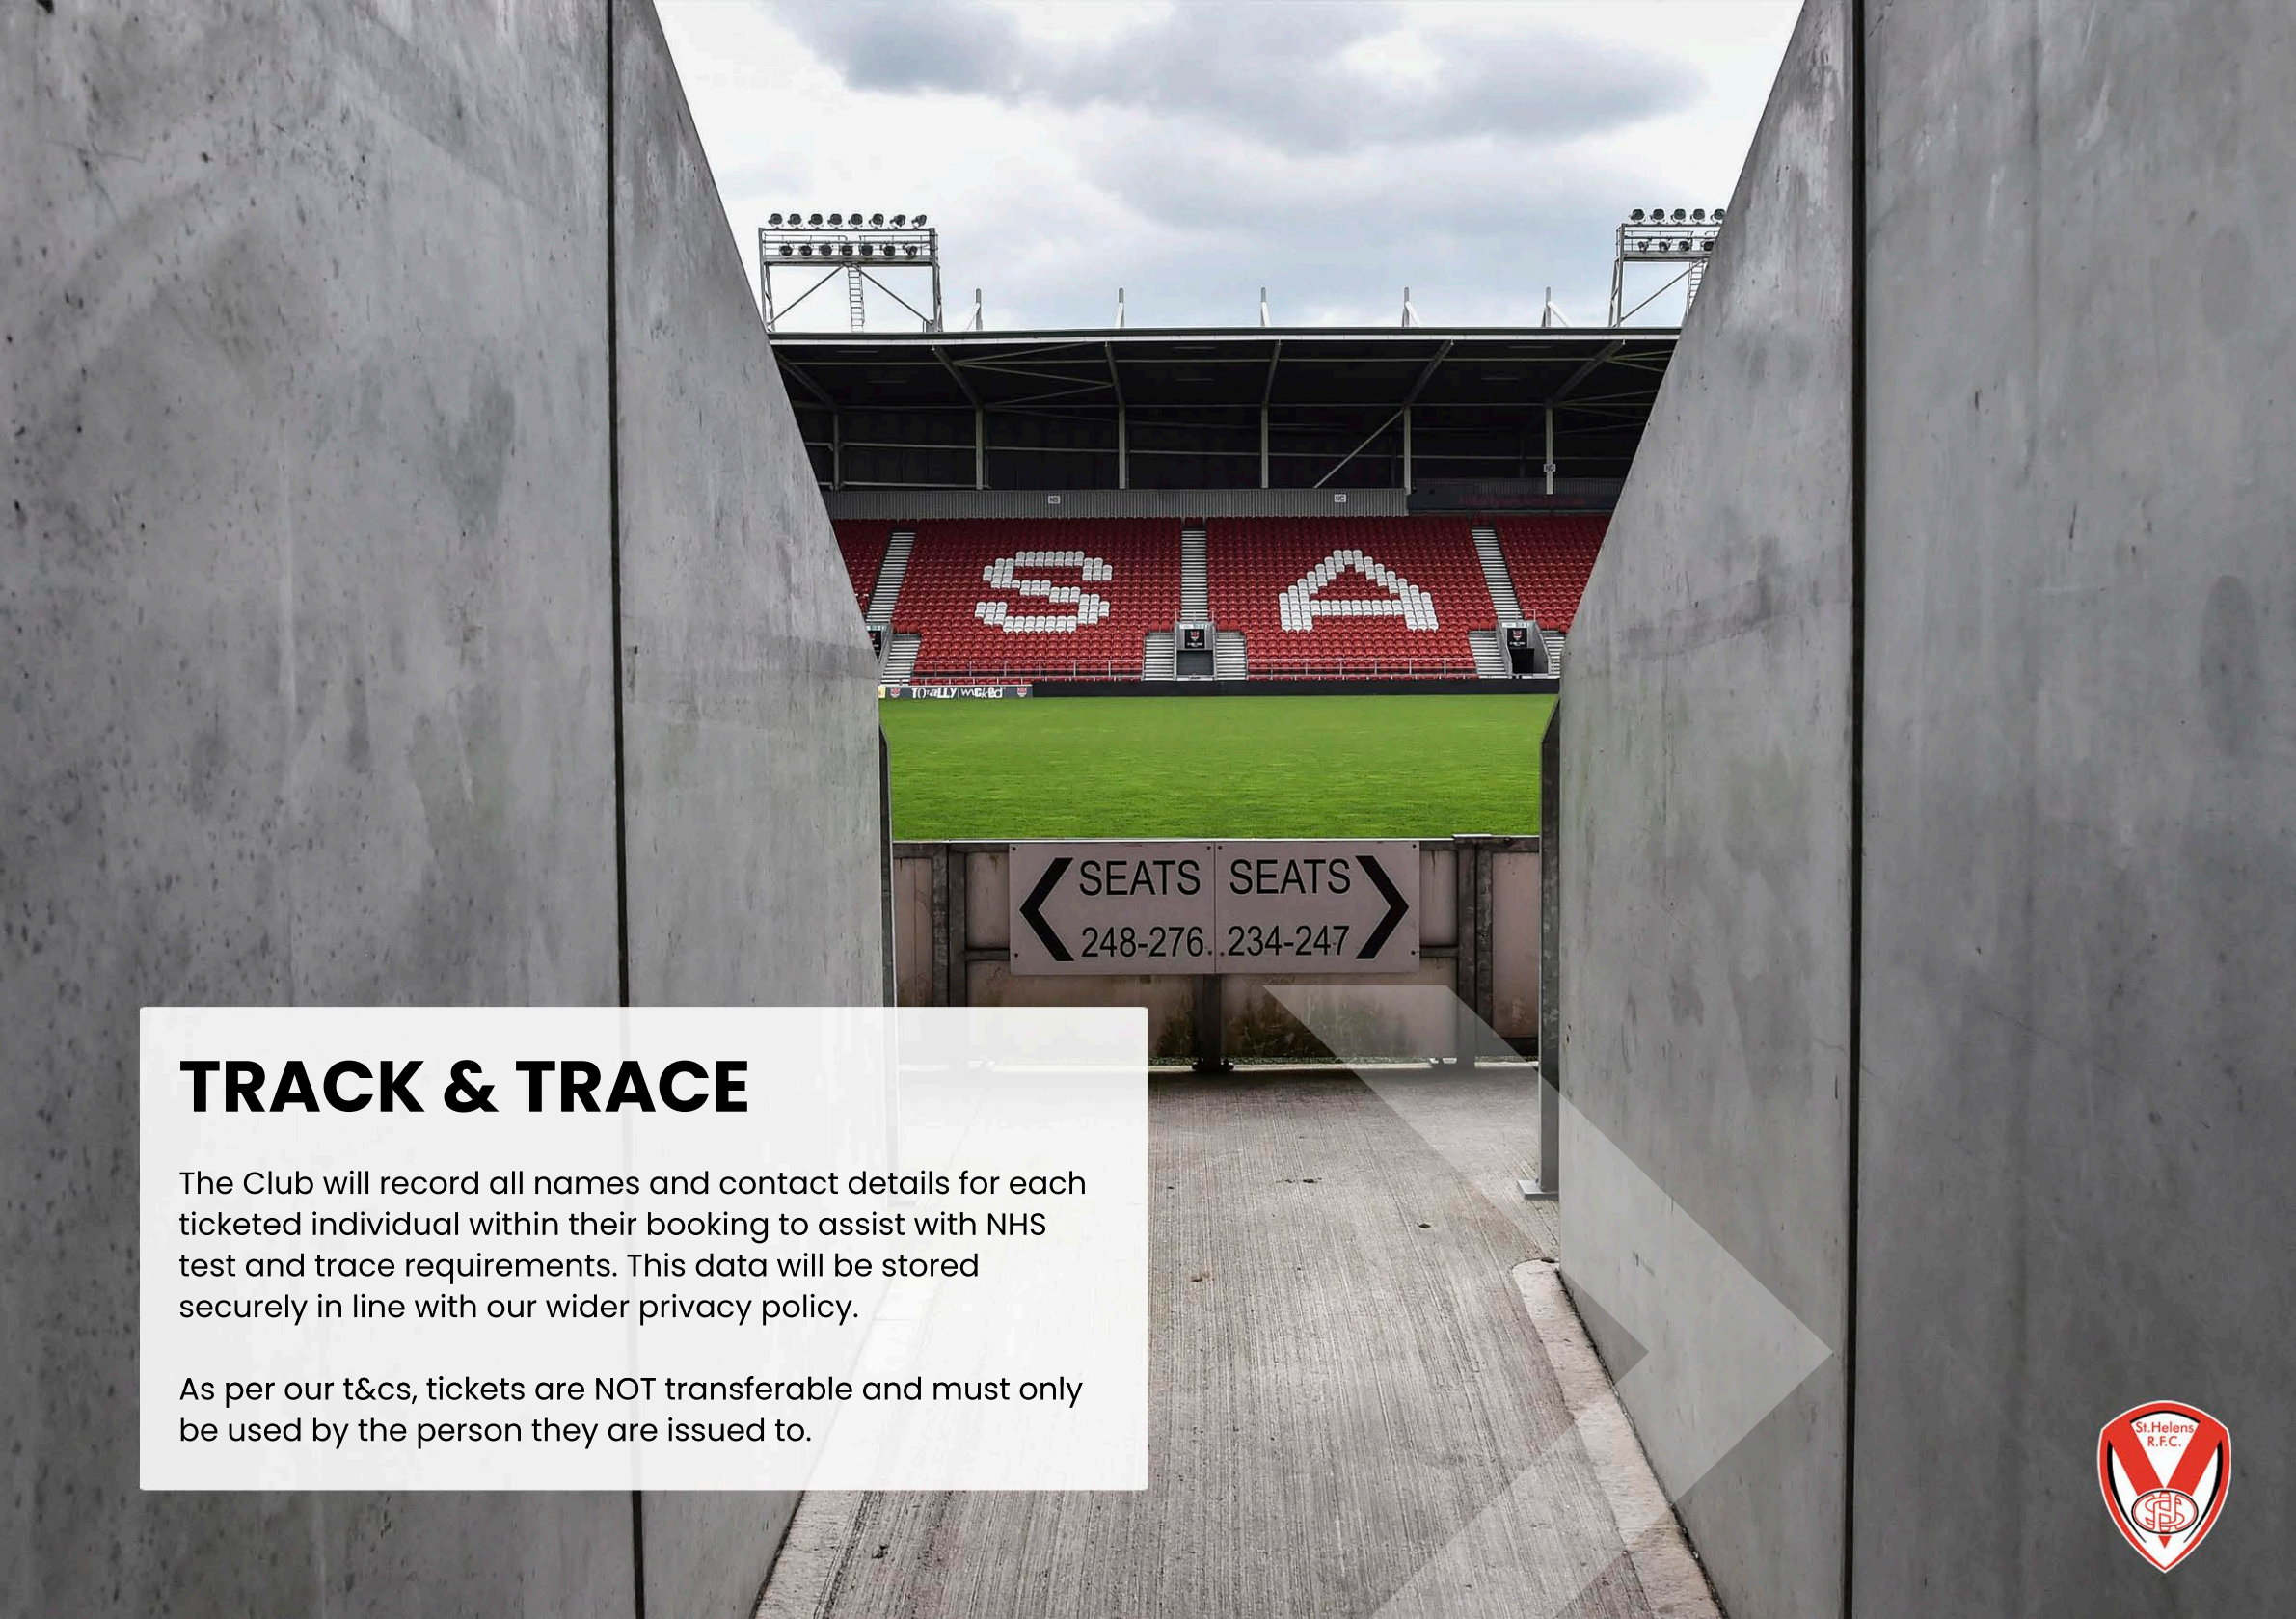

TRACK & TRACE

The Club will record all names and contact details for each ticketed individual within their booking to assist with NHS test and trace requirements. This data will be stored securely in line with our wider privacy policy.

As per our t&cs, tickets are NOT transferable and must only be used by the person they are issued to.