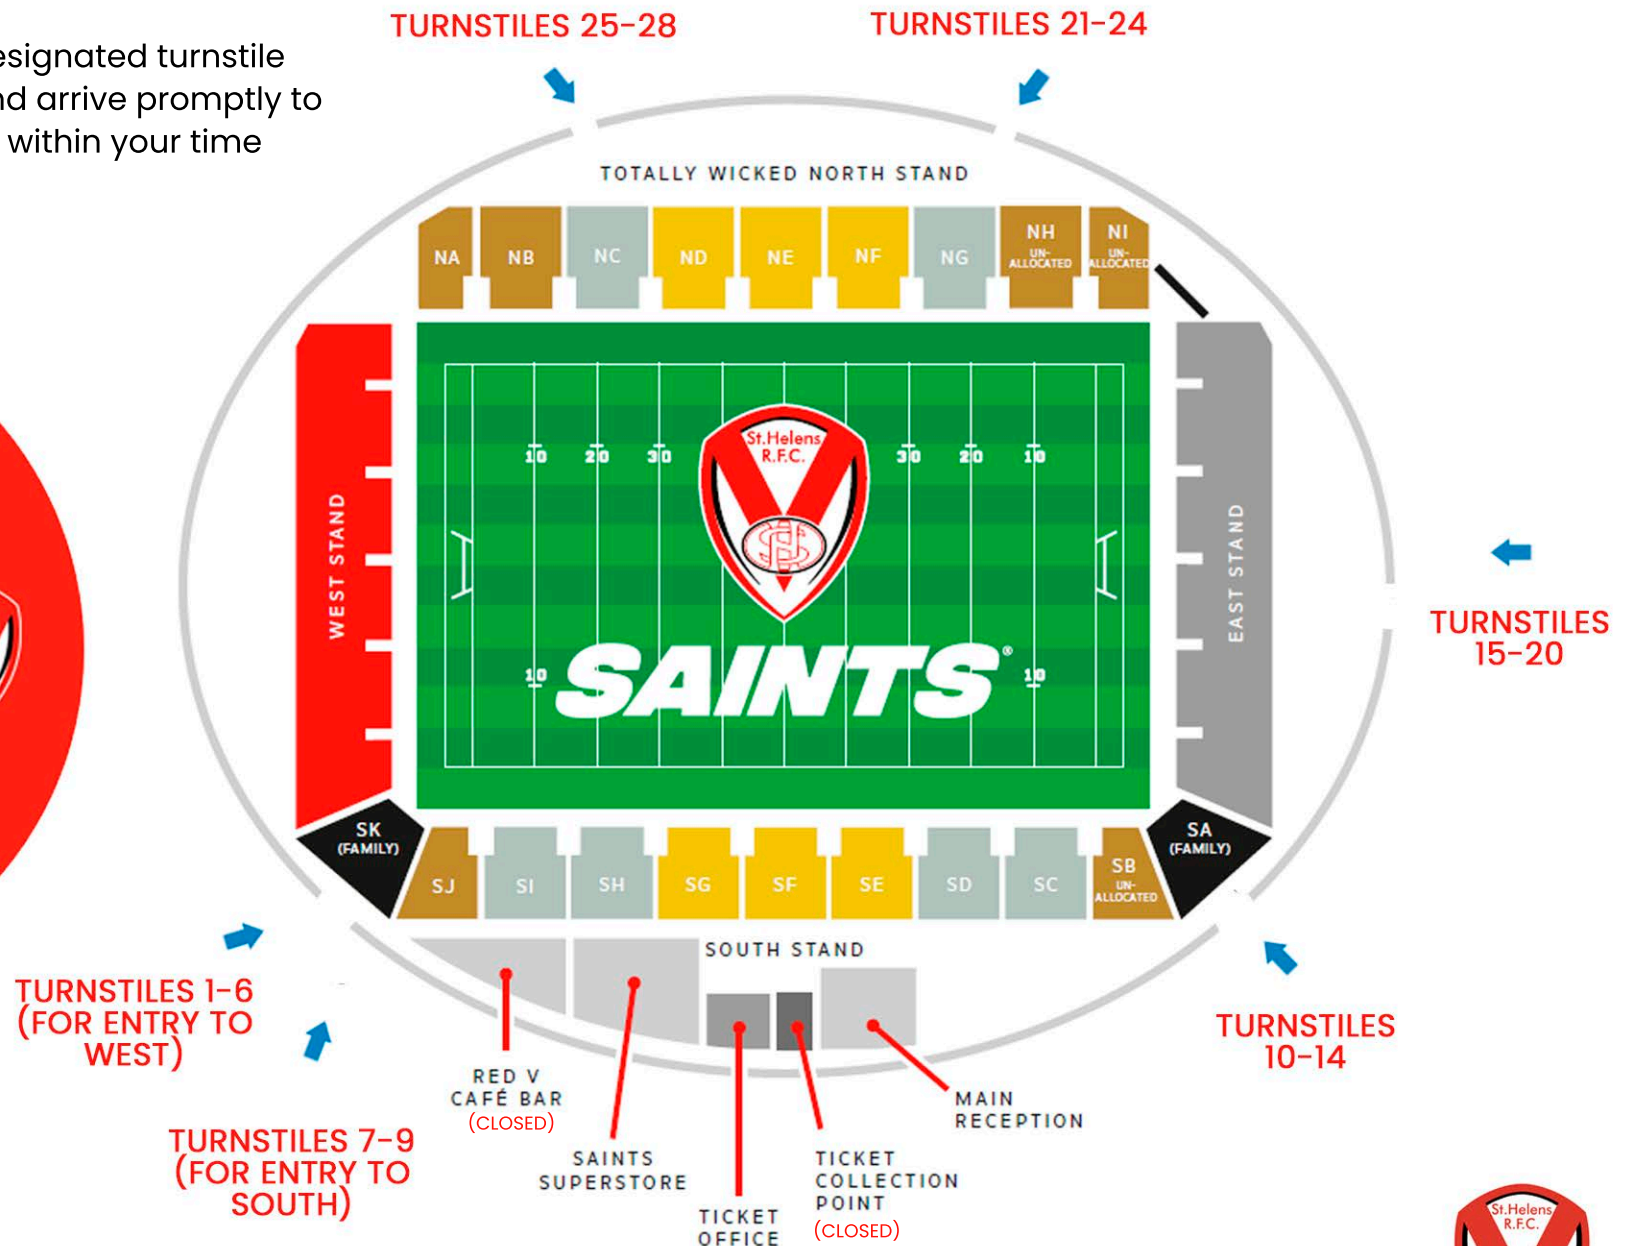

You should maintain social distancing at all times and not exceed the Government legal limits on gathering outdoors when making your way to the venue.

You must enter the stadium within the time window and via the turnstile numbers indicated on your match allocation ticket.

These times and guidance are designed to avoid congestion with fans entering and exiting the venue.

Fans accompanied by children are responsible for supervising them at all times.

Turnstile numbers are marked above each entrance >

STADIUM & TURNSTILE MAP

Please familiarise yourself with your designated turnstile entry point in advance of the fixture and arrive promptly to gain access to your allocated position within your time window.

You **MUST** remain in your allocated seat and not move to any other seat or location within the stadium other than to use the stadium amenities e.g. toilets.

STANDING TERRACE AREAS

Fans allocated tickets to the West or East Stands which are solely terraced areas, will need to arrive promptly within the time window assigned on their allocation tickets.