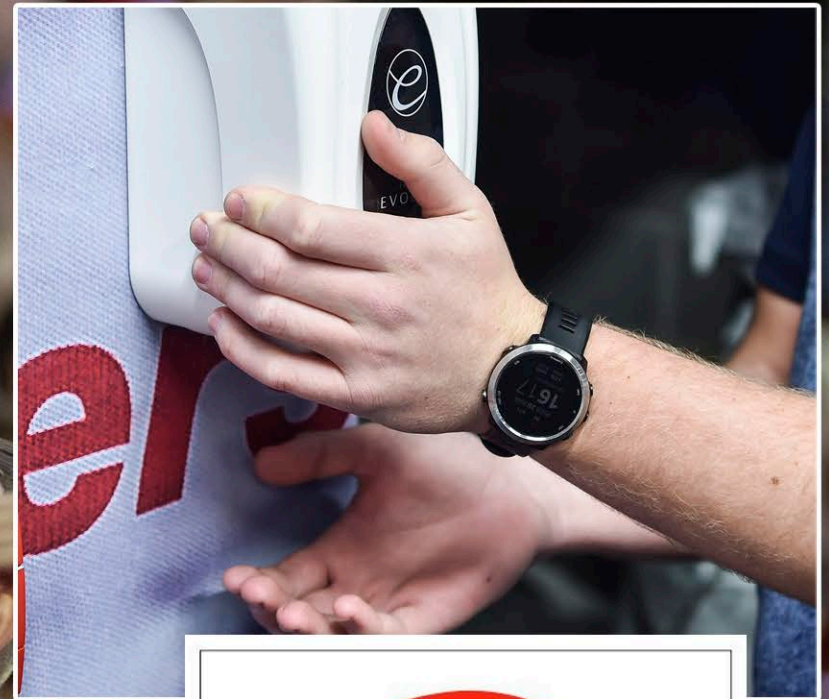

FAN CONDUCT

Please be aware that your attendance to the fixture constitutes acceptance of the Club's updated and expanded Ground Regulations visible online at: saintsrlfc.com/memberships and clicking the 'T&CS' link.

This includes fans complying with the below guidance:

- > Compliance with all social distancing regulations within the stadium. This includes but is not limited to – turnstile entry, the Club Superstore, walkways, concourses, seated/standing areas and toilet facilities.
- > You will be required to wear a face covering in designated areas within the stadium unless medically exempt – for which you must inform the Club in advance with proof of your exemption.
- > Observe all instructional signage, tannoy announcements and any guidance given by stewards.
- > Observe hygiene protocols including but not limited to hand sanitising at key points in the venue.
- > Please be considerate and patient with other fans and our staff at all times.